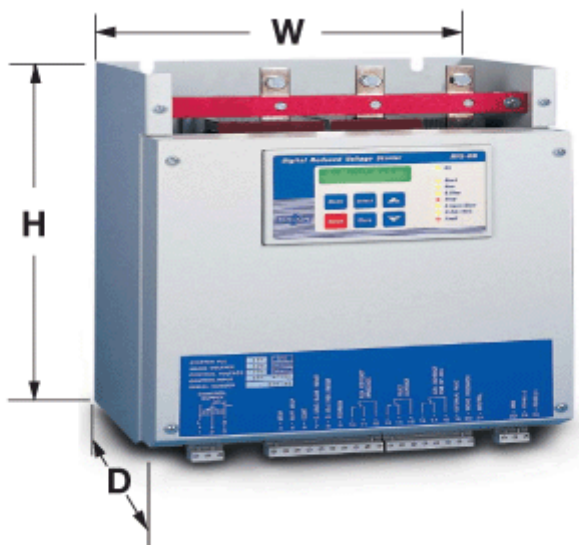

Data Sheet

Article number: 761540310

Description: Softstarter RVS-DN 310
160kW 310A 3x400V IP00 Digital

Measures

D	= 290.0
Description	= Size C
H	= 500.0
W	= 590.0
Weight	= 44.80